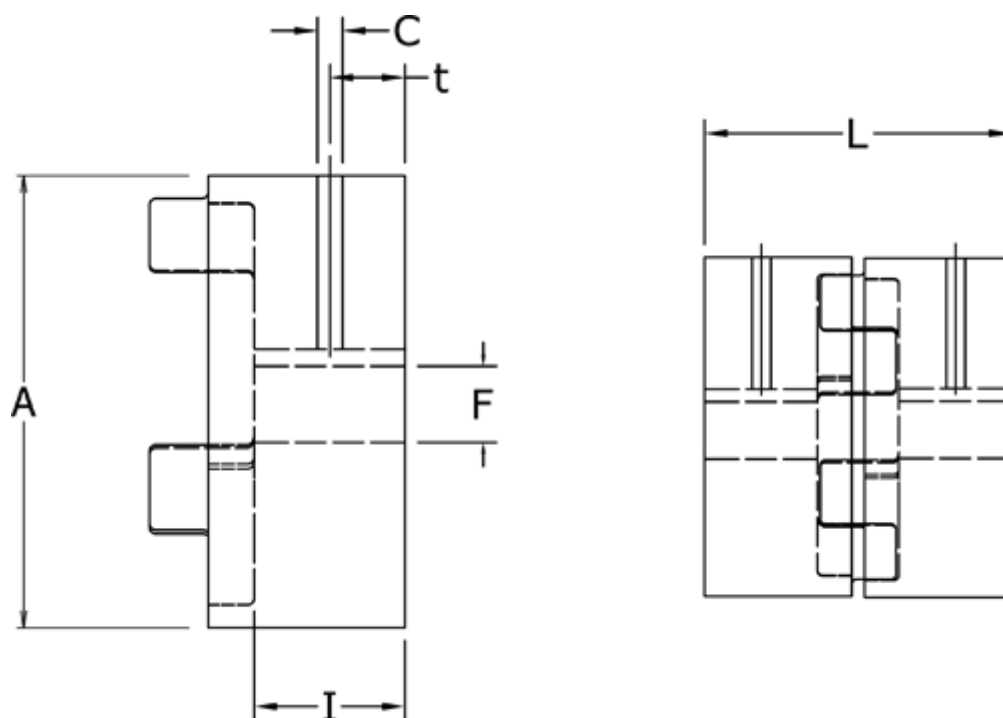

Article number: 3335007F006

Description: Coupling hub Klonex ES9
ALU Aluminium, Bore 6H7 mm w/keyway & setscrew

Measures

A = 14

C = M3

F = 6

I = 7

L = 22